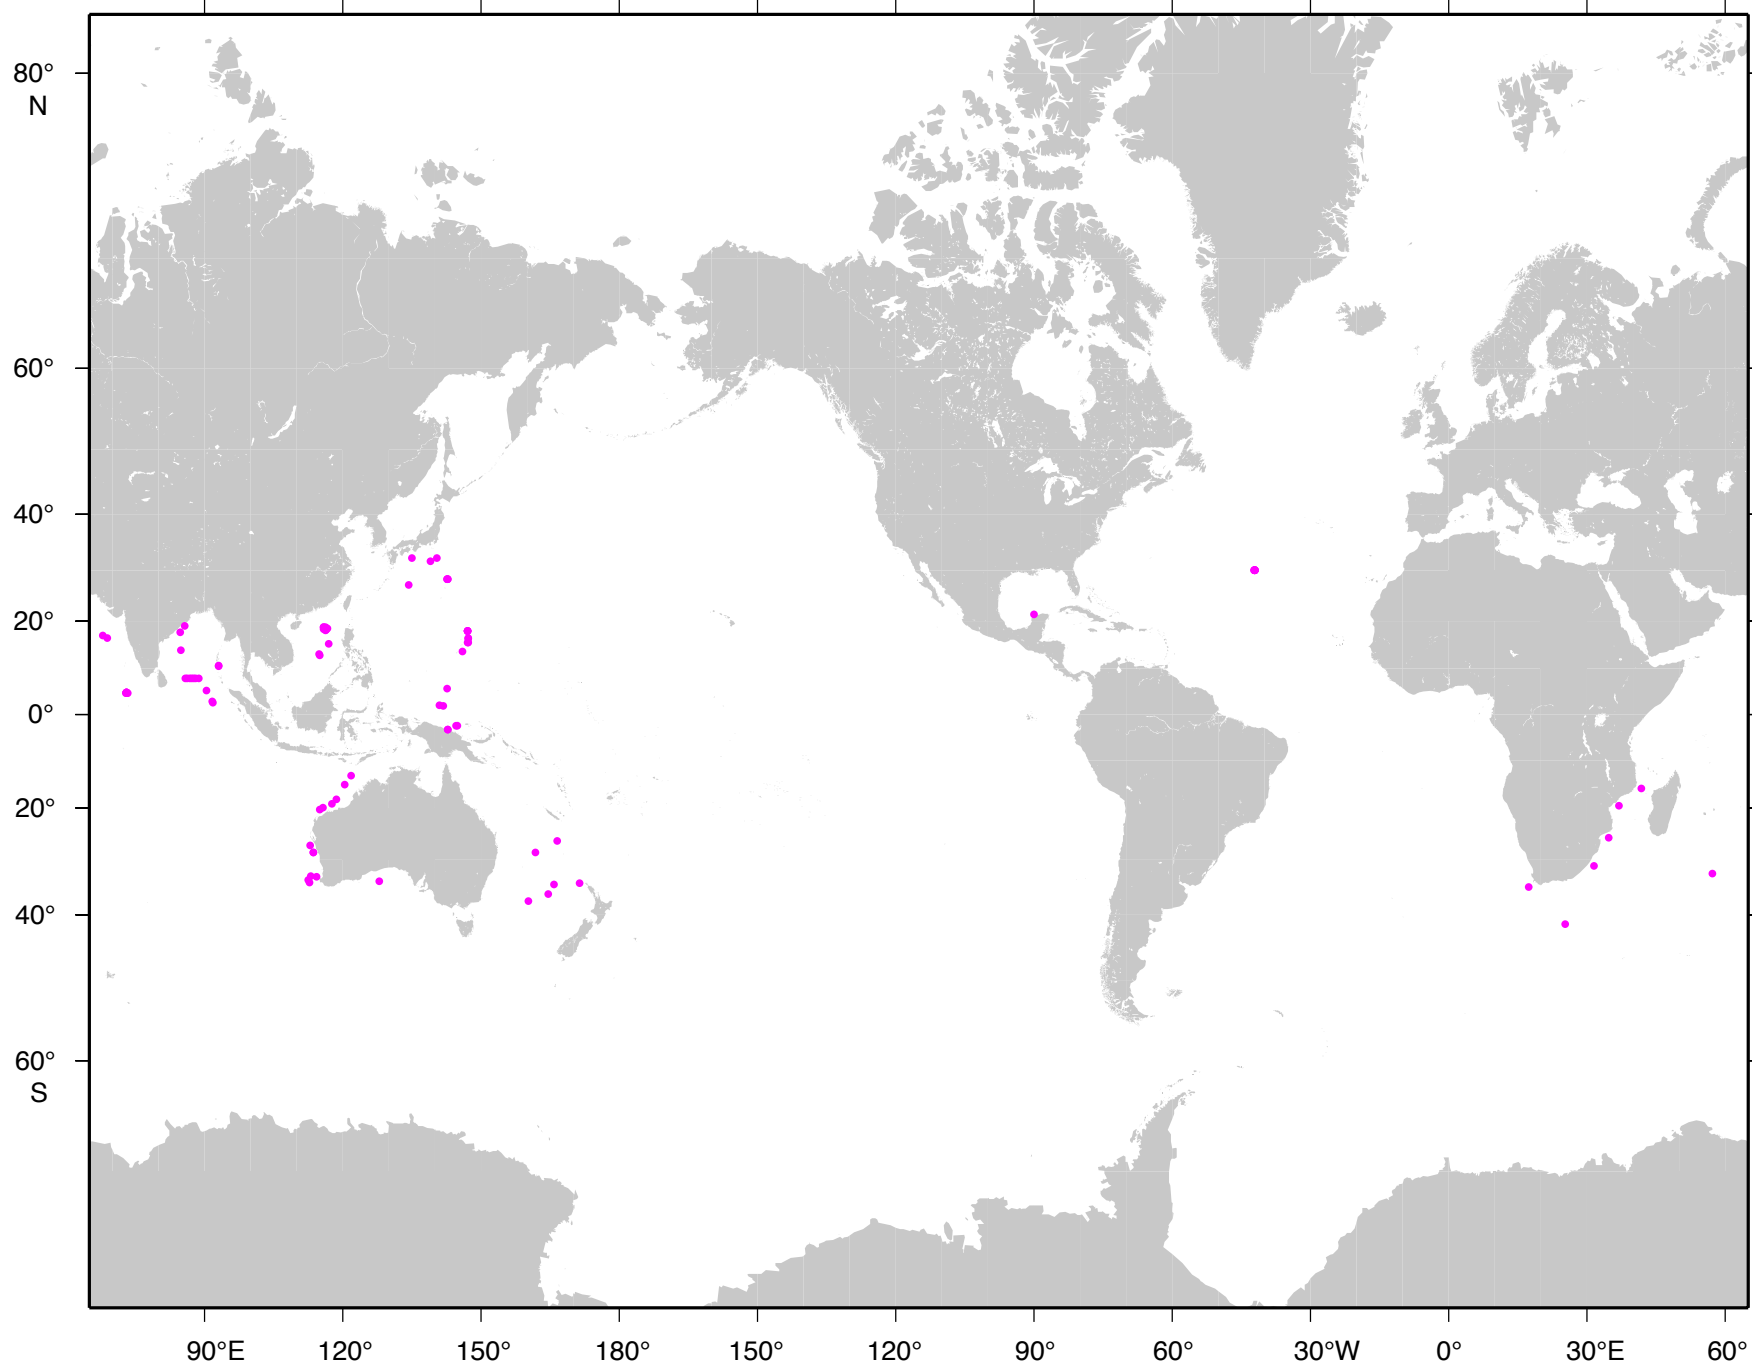

DSDP Legs 1–96 (●), ODP Legs 100–210 (●), IODP Expeditions 301–348 (●), IODP Expeditions 349–371 (●)

International Ocean Discovery Program Expeditions 349–371, Sites C0023, M0068–M0077, U1431–U1516

Integrated Ocean Drilling Program Expeditions 301–348, Sites C0001–C0022, M0001–M0067, U1301–U1430

Ocean Drilling Program (ODP) Legs 100–210, Sites 625–1277

Deep Sea Drilling Project (DSDP) Legs 1–96, Sites 1–624