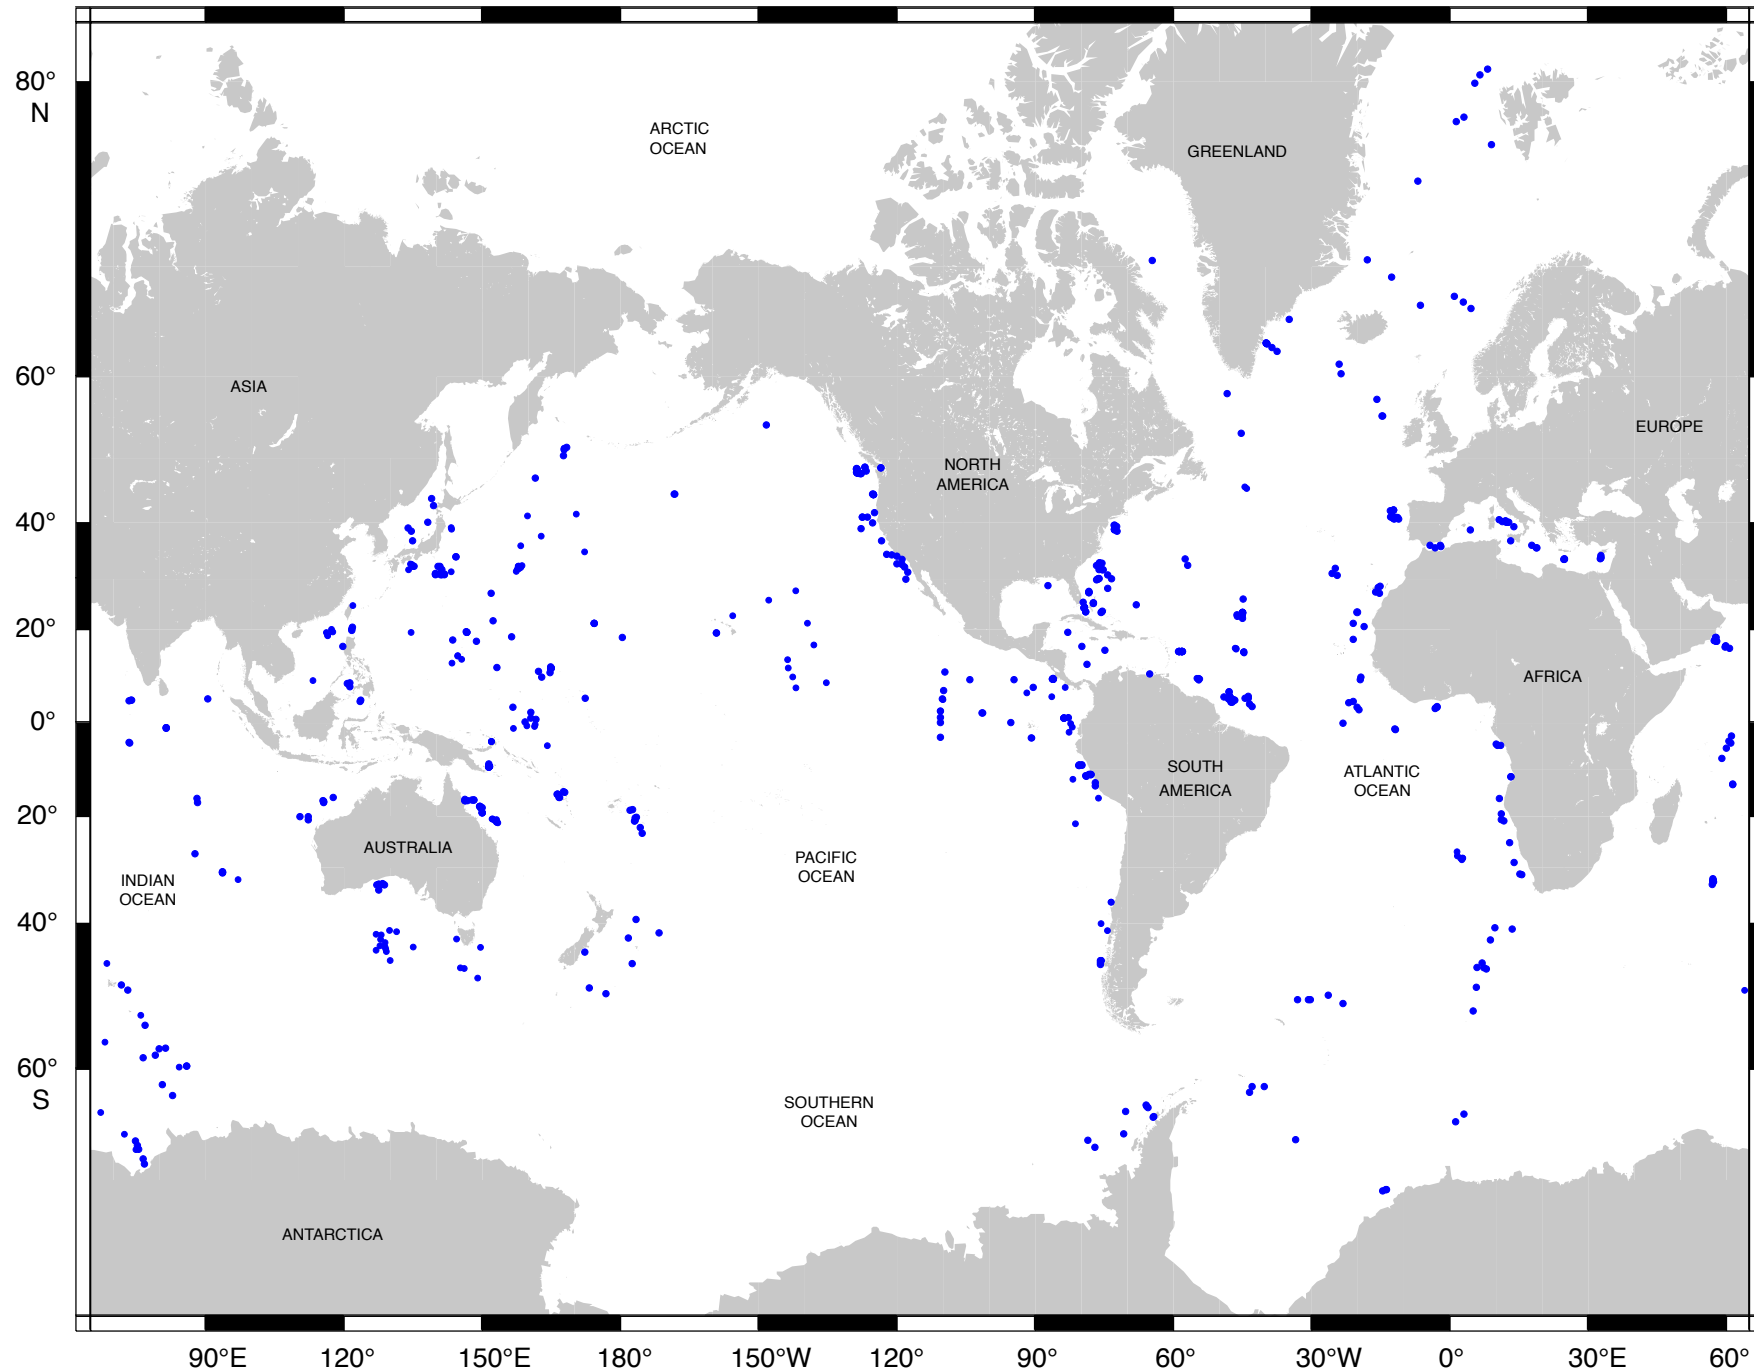

DSDP Legs 1–96 (●), ODP Legs 100–210 (●), IODP Expeditions 301–348 (●), IODP Expeditions 349–371 (●)

International Ocean Discovery Program Expeditions 349–371, Sites C0023, M0068–M0077, U1431–U1516

Integrated Ocean Drilling Program Expeditions 301–348, Sites C0001–C0022, M0001–M0067, U1301–U1430

Ocean Drilling Program (ODP) Legs 100–210, Sites 625–1277

Deep Sea Drilling Project (DSDP) Legs 1–96, Sites 1–624