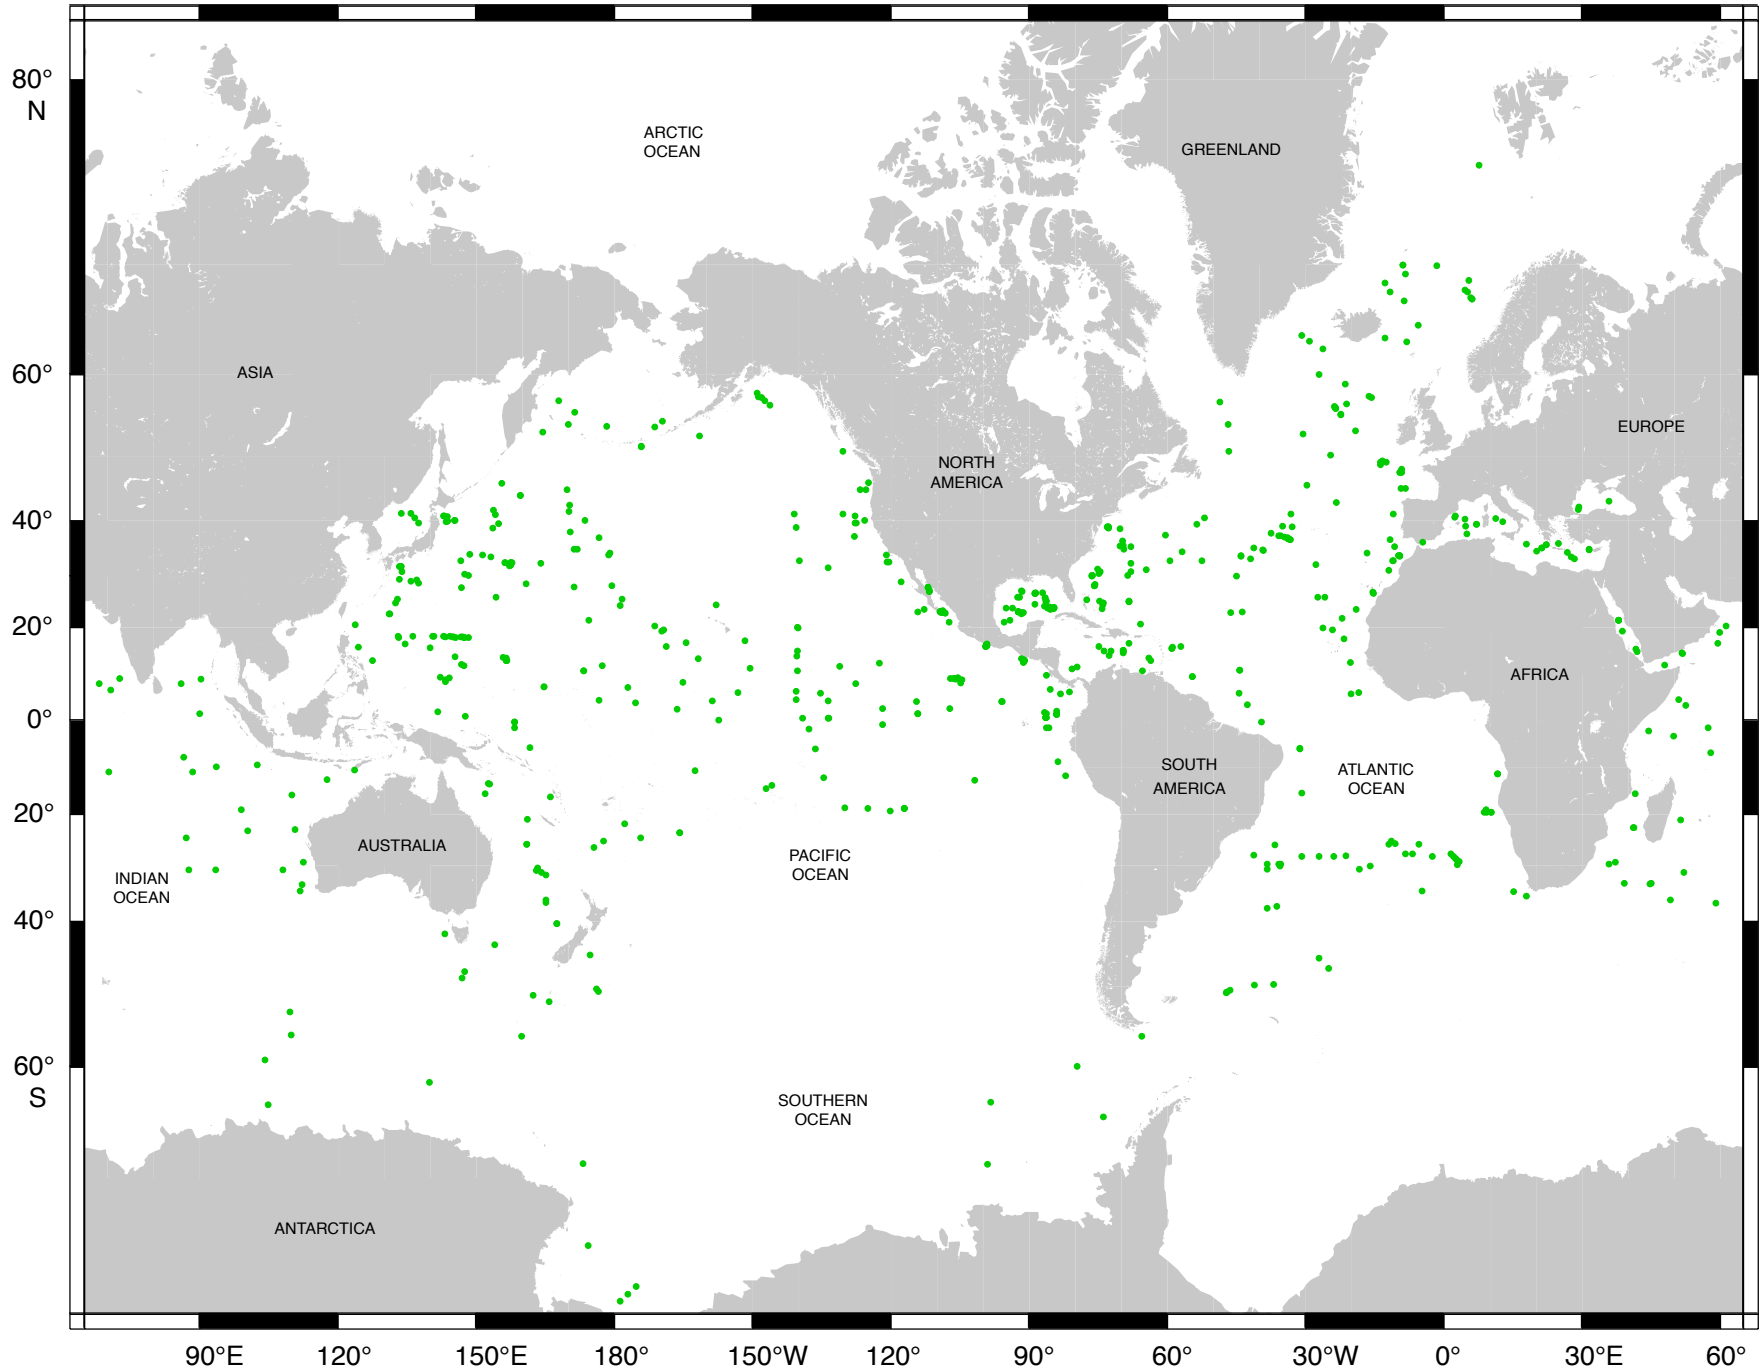

DSDP Legs 1–96 (●), ODP Legs 100–210 (●), IODP Expeditions 301–348 (●), IODP Expeditions 349–371 (●)

International Ocean Discovery Program Expeditions 349–371, Sites C0023, M0068–M0077, U1431–U1516

Integrated Ocean Drilling Program Expeditions 301–348, Sites C0001–C0022, M0001–M0067, U1301–U1430

Ocean Drilling Program (ODP) Legs 100–210, Sites 625–1277

Deep Sea Drilling Project (DSDP) Legs 1–96, Sites 1–624