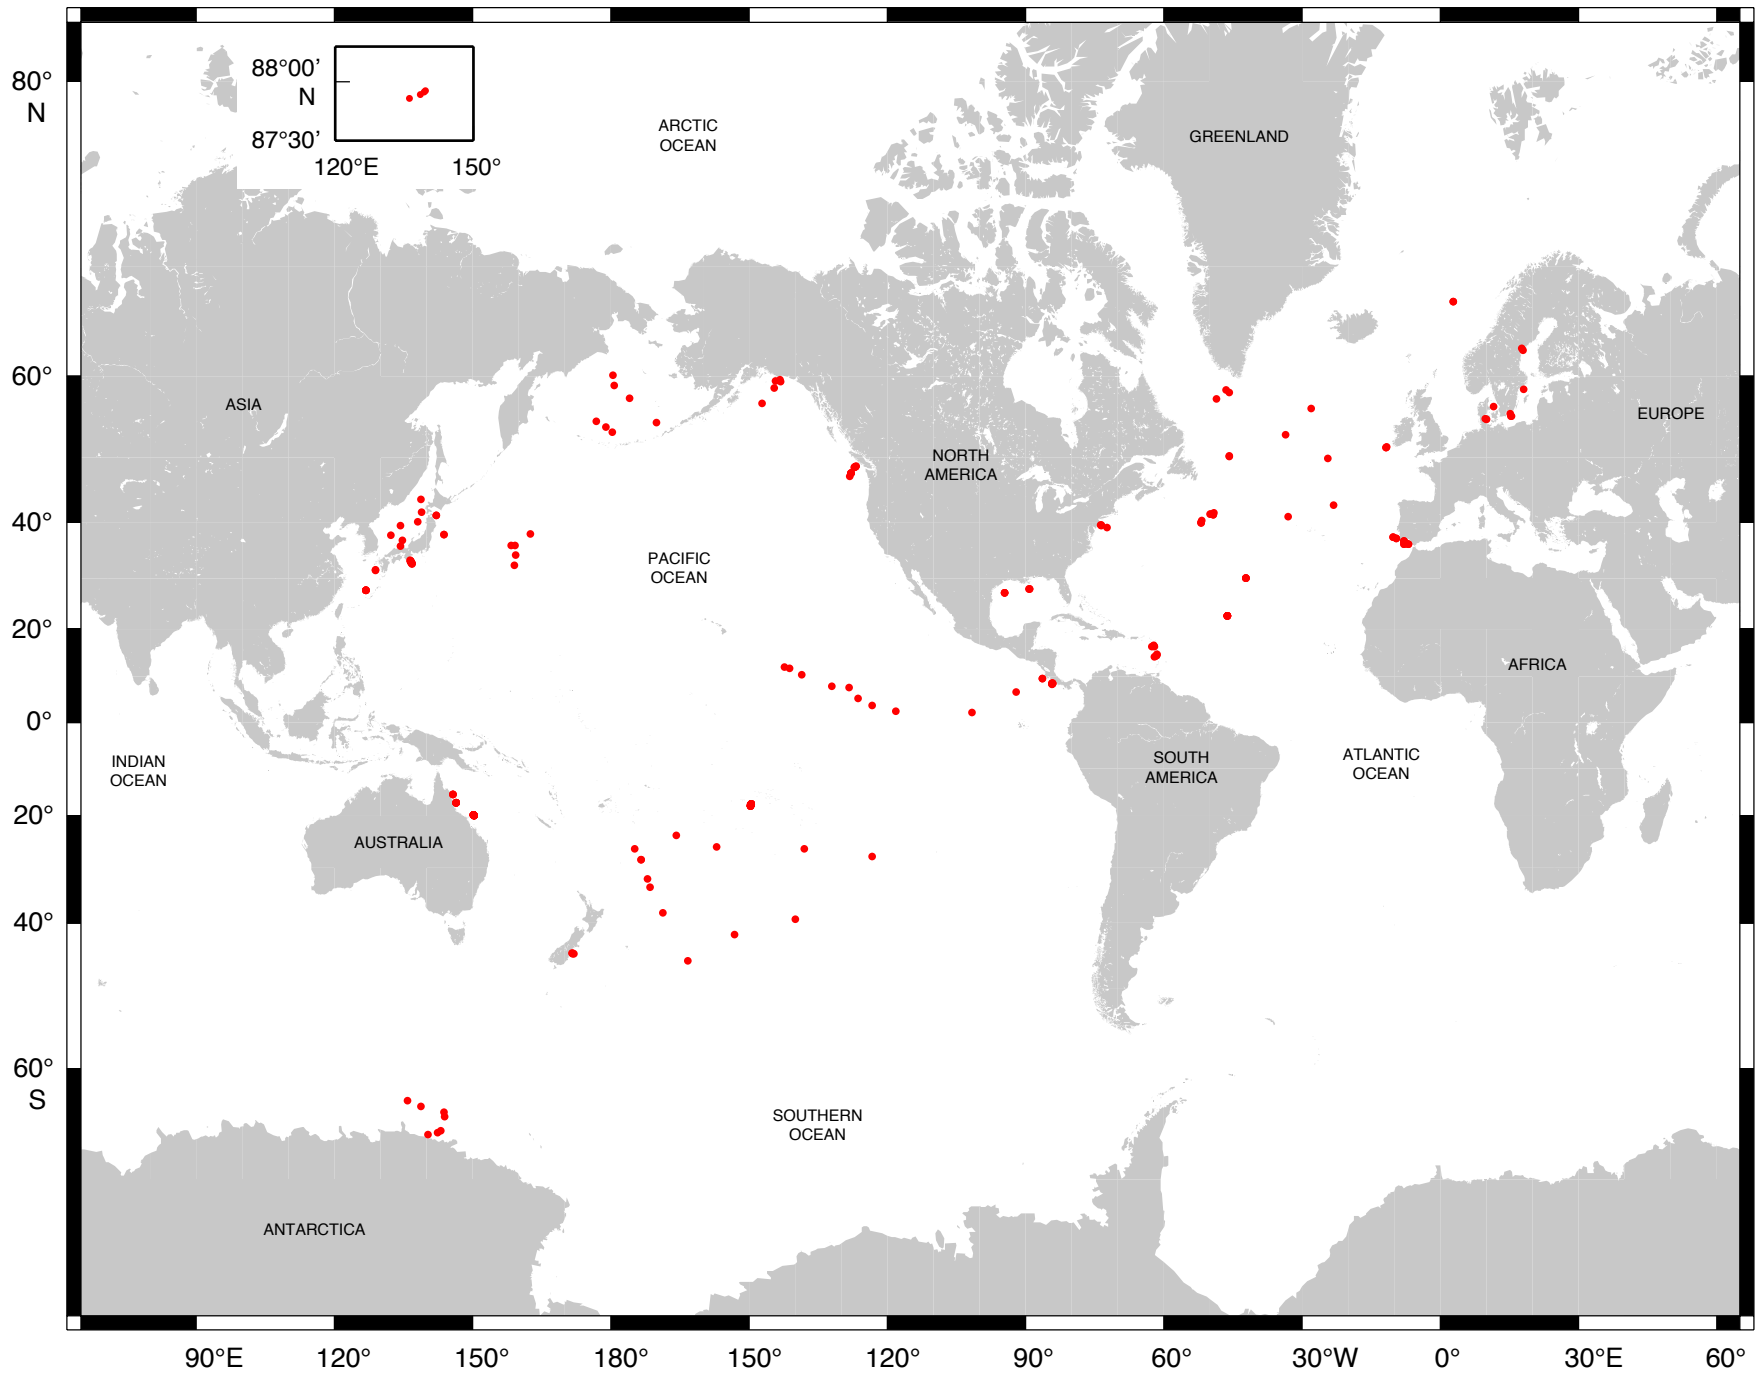

DSDP Legs 1–96 (●), ODP Legs 100–210 (●), IODP Expeditions 301–348 (●), IODP Expeditions 349–371 (●)

International Ocean Discovery Program Expeditions 349–371, Sites C0023, M0068–M0077, U1431–U1516

Integrated Ocean Drilling Program Expeditions 301–348, Sites C0001–C0022, M0001–M0067, U1301–U1430

Ocean Drilling Program (ODP) Legs 100–210, Sites 625–1277

Deep Sea Drilling Project (DSDP) Legs 1–96, Sites 1–624